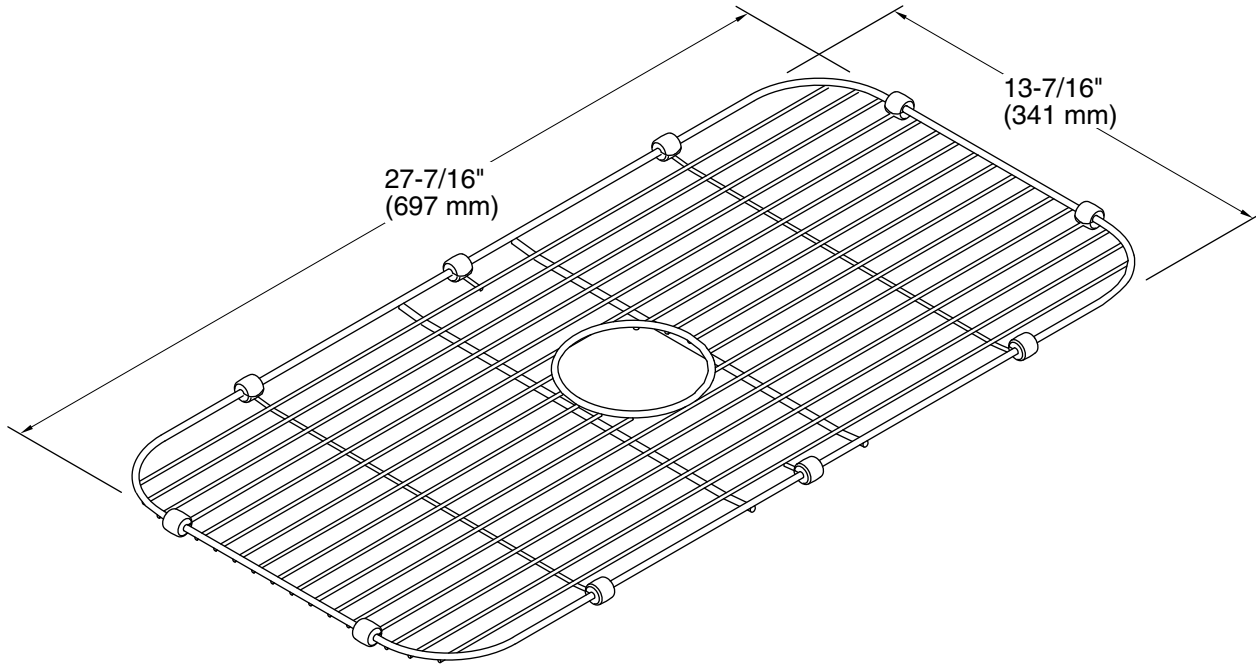

Available Colors/Finishes

Color tiles intended for reference only.

Color	Code	Description
	ST	Stainless Steel

Undertone®
Sink rack for Undertone® sinks
K-5474

Technical Information

All product dimensions are nominal.